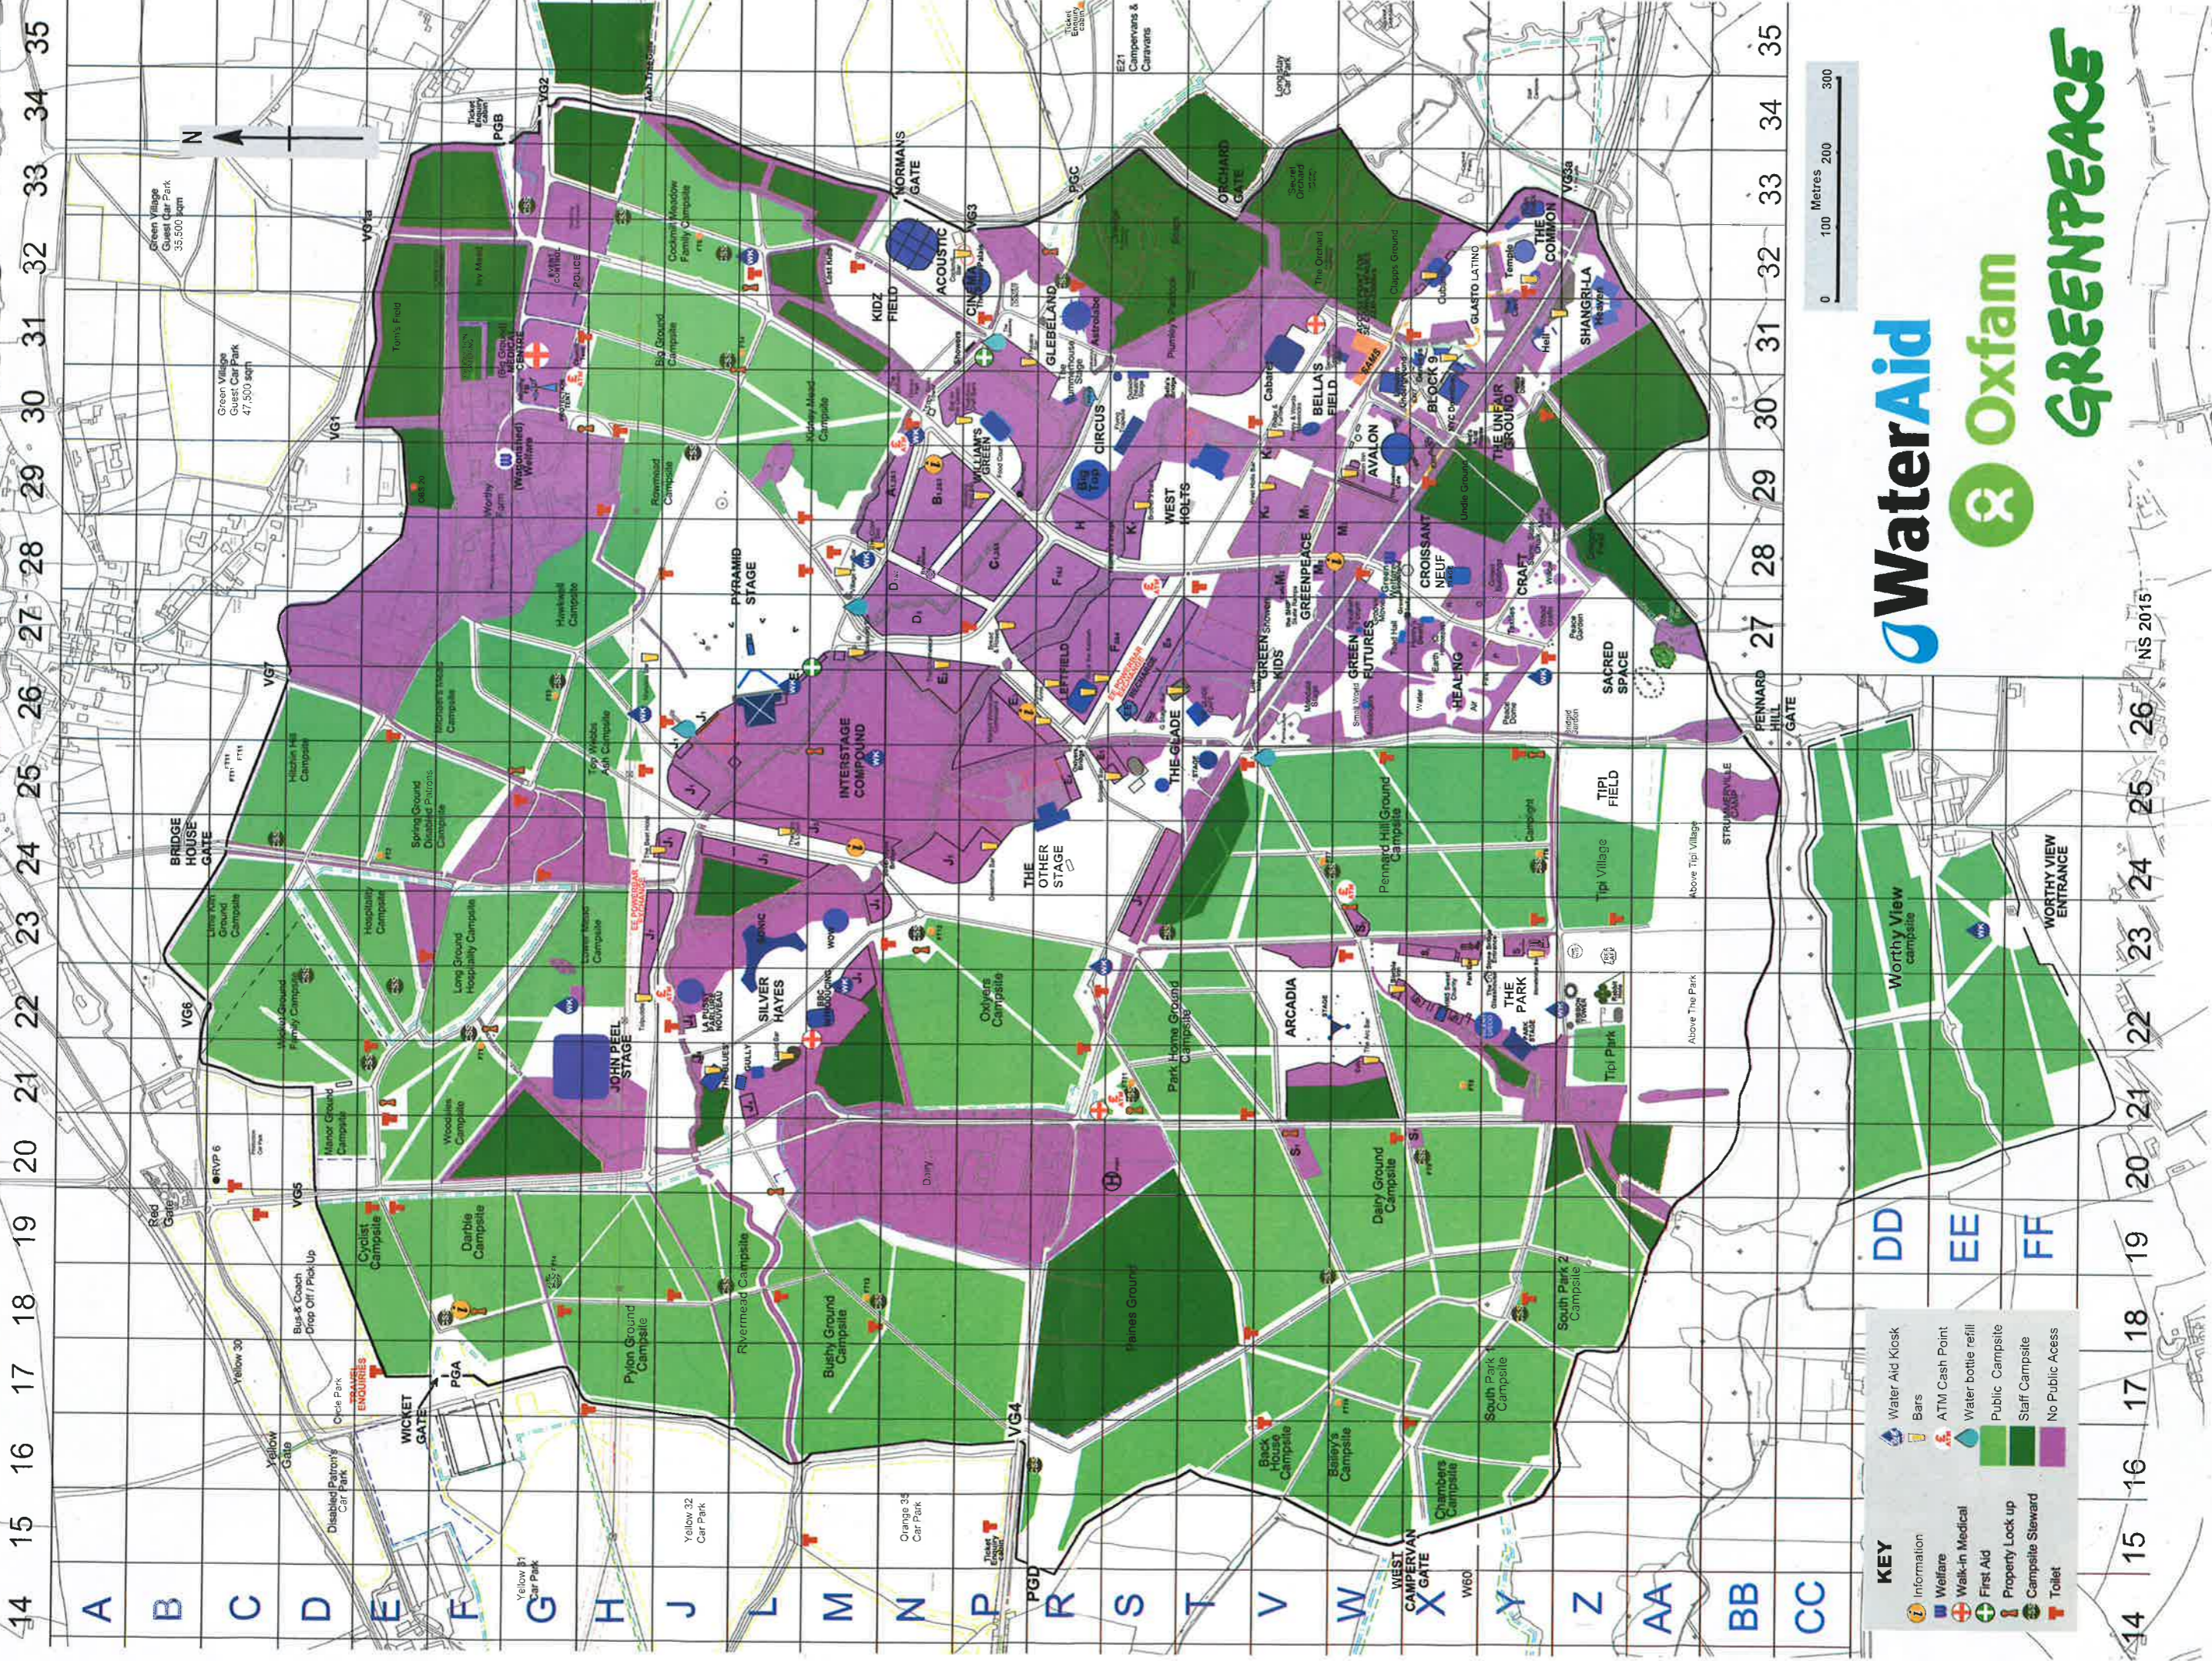

GLASTONBURY FESTIVAL 2015

KEY

	Information		Water Aid Kiosk
	Wellfare		Bars
	Walk-in Medical		ATM Cash Point
	First Aid		Water bottle refill
	Property Lock up		Public Campsite
	Campsite Steward		Staff Campsite
	Toilet		No Public Access

WaterAid

GREENPEACE

NS 1515